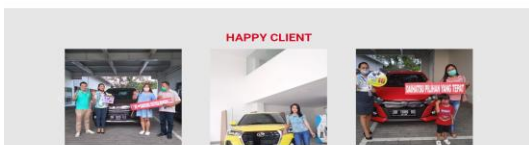

HARGA MOBIL DAIHATSU TERBARU
Price List Harga mobil baru Daihatsu di Area Manado Termasuk Insentif Insurans Cashback dan Diskon yang berlaku Terbaru.

TIPE	HARGA
ROCKY	
ROCKY 1.2 MT	Rp 454.500.000
ROCKY 1.2 MT	Rp 460.000.000
ROCKY E 1.2 CVT	Rp 479.000.000
AELA	
E MT	Rp 407.200.000
E MT	Rp 428.200.000
E AT	Rp 429.700.000
SIGA	
SX	Rp 381.400.000
SXXX	Rp 311.400.000
SIX	Rp 430.400.000
ALL NEW TERIOS	
SX	Rp 430.200.000
SXXX	Rp 450.500.000
SXX	Rp 446.000.000
ALL NEW SIRION	
SX	Rp 398.400.000
SXXX	Rp 403.000.000
SXX	Rp 444.000.000